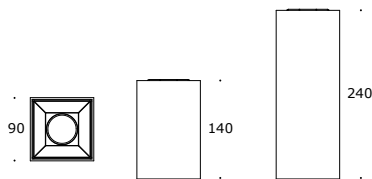

CAST SQ LED SURFACE

	140 mm	240 mm
reference	3120HW/WW/W	3121HW/WW/W
	not dimmable	Dim-to-Warm available phase cut dimmable
led wattage	12.9 W	12.9 W
power supply	350 mA DC	350 mA DC
lamp	COB 2700, 3000, 4000 K / CRI 97+	COB 2700, 3000, 4000 K/CRI 97+
optics	32°	32°
	850	850